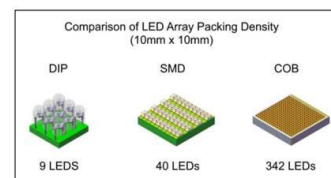

Warranty

- 12 Months